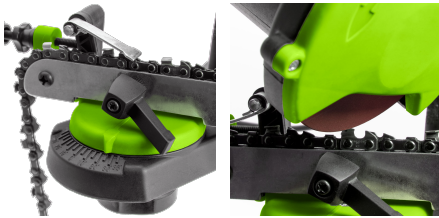

CHAINSAW SHARPENER 85W VIACE85

This electric chain sharpener is designed for precise and controlled sharpening of chainsaw chains, helping restore cutting efficiency and extend chain service life. Stable operation ensures consistent results during sharpening. The universal angle adjustment and integrated angle scale make it easy to set the correct sharpening angle, delivering even sharpening across all teeth. Suitable for both home and professional users.

Key features

- > Suitable for chainsaw chains
- > Accurate angle adjustment
- > Consistent sharpening results
- > Designed for continuous operation
- > Supports regular chain maintenance

Specifications

Angle adjustment up	Yes - 35°
Continuous operation	20 min
Disc thickness	3,2 mm
Inside diameter of disc	23 mm
Magnet motor	Yes
Outside diameter of disc	108 mm
Rotation speed	5800 rpm
Sharpening angle	35°/35°
Sound power level (LWA)	77 dB
Watertightness	II
Dimensions	200 x 230 x 310 mm
Product weight	2 Kg
Weight with packaging	2,3 Kg
Packaging dimensions	255 x 220 x 170 mm
Rated power	85 W
Supply voltage	230 V 50 Hz