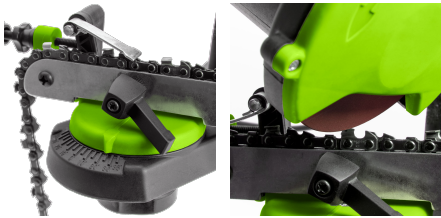

CHAINSAW SHARPENER 85W VIACE85

This electric chain sharpener is designed for precise and controlled sharpening of chainsaw chains, helping restore cutting efficiency and extend chain service life. Stable operation ensures consistent results during sharpening. The universal angle adjustment and integrated angle scale make it easy to set the correct sharpening angle, delivering even sharpening across all teeth. Suitable for both home and professional users.

Key features

- > Suitable for chainsaw chains
- > Accurate angle adjustment
- > Consistent sharpening results
- > Designed for continuous operation
- > Supports regular chain maintenance

Specifications

Angle adjustment up	Yes - 35°
Continuous operation	20 min
Disc thickness	3,2 mm
Inside diameter of disc	23 mm
Magnet motor	Yes
Outside diameter of disc	108 mm
Rotation speed	5800 rpm
Sharpening angle	35°/35°
Sound power level (LWA)	77 dB
Watertightness	II
Dimensions	200 x 230 x 310 mm
Product weight	2 Kg
Weight with packaging	2,3 Kg
Packaging dimensions	255 x 220 x 170 mm
Rated power	85 W
Supply voltage	230 V 50 Hz