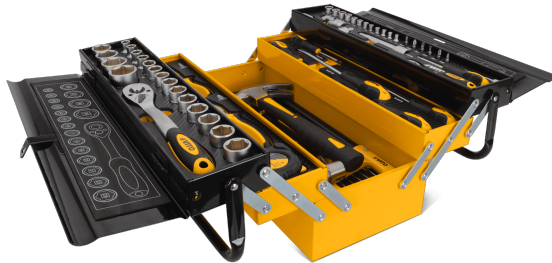

METALLIC TOOL BOX - 90 PIECES VICMF90

VITO`s Tool Box (VICMF90) represents quality and versatility, bringing together 90 essential VITO tools for various maintenance and repair tasks, whether at home or at work. With high-quality tools such as a complete set of drive sockets, flathead screwdrivers, Phillips screwdrivers, combination wrenches, hex keys, hammers, hacksaw, measuring tape and several types of pliers. This metal tool box contains four carbon steel dividers, which guarantee high resistance to wear and impact, increasing durability.

Key features

- > **Complete and Versatile Kit:** Includes 90 VITO tools, ensuring you always have the right tool to hand;
- > **Organisation and Safety:** Equipped with 4 fixed dividers in the trays and a large tubular handle for easy transport. For added security, the tool box can be fitted with a padlock, ideal for keeping all your tools organised and safe;
- > **Compact and Portable Design:** With a sturdy structure and ergonomic design, this tool box offers practicality and easy transport, with a compact format that allows it to be stored in any workplace or at home.

Package Contents

-
- 2 ratchet handles: 1/2" and 1/4"

 - 1 long nose plier: 165 mm

 - 1 combination plier: 180 mm

 - 1 side cutting plier: 155 mm

 - 1 water pump plier: 255 mm

 - 1 locking plier: 220 mm

 - 1 measuring tape: 19 mm x 3 m