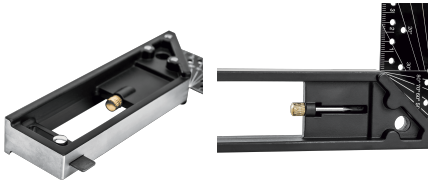

COMBINATION SET SQUARE WITH SCRIBER 30CM VIEUR300

VITO`s Combination Set Square with Scriber (VIEUR300) allows you to measure, mark and draw perfect 45° and 90° angles, adapting to different materials and surfaces. Equipped with an integrated scriber, it offers the convenience of drawing straight, exact lines without needing any additional tools, ensuring that every cut or mark is made with precision. Made of stainless steel, the set square provides resistance to wear and corrosion, ideal for frequent use in demanding environments. Compact and easy to handle, it is an essential everyday tool.

Key features

- > Guaranteed precision;
- > Integrated scriber: the built-in scriber eliminates the need for extra tools to draw lines;
- > Ideal for measuring, marking, and drawing angles;
- > Easy to transport and handle.

Specifications

Blade	Aço inoxidável
Squareness	45° e 90°