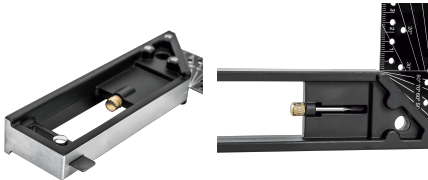

COMBINATION SET SQUARE WITH SCRIBER 30CM

VIEUR300

VITO`s Combination Set Square with Scriber (VIEUR300) allows you to measure, mark and draw perfect 45° and 90° angles, adapting to different materials and surfaces. Equipped with an integrated scriber, it offers the convenience of drawing straight, exact lines without needing any additional tools, ensuring that every cut or mark is made with precision. Made of stainless steel, the set square provides resistance to wear and corrosion, ideal for frequent use in demanding environments. Compact and easy to handle, it is an essential everyday tool.

Key features

- > Guaranteed precision;
- > Integrated scriber: the built-in scriber eliminates the need for extra tools to draw lines;
- > Ideal for measuring, marking, and drawing angles;
- > Easy to transport and handle.

Specifications

Blade	Aço inoxidável
Squareness	45° e 90°