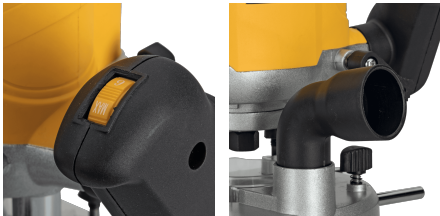

PLUNGE ROUTER 1200 W - 8MM

VIT1200

1200W plunge router with a no-load speed of 10000-28000rpm , 7 speed adjustment levels, 6/8mm collet diameter, 5 depth limiter adjustment levels, to perform all your tasks safely.

Key features

> 1200W of power, adjustable speed and 6 and 8 mm collets, the plunge router meets the requirements of woodworking in terms of robustness and reliability.

Specifications

Collet diameter	6/8 mm
Depth stop	Yes
Depth stop stages	5
No-load Speed	10000-28000 rpm
On/off switch lock	Yes
Sound power level (LWA)	104 dB(A)
Speed setting levels	7
Spindle lock	Yes
Dimensions	270 x 140 x 220 mm
Product weight	3,7 Kg
Weight with packaging	4,83 Kg
Packaging dimensions	295 x 145 x 255 mm
Rated power	1200 W

Package Contents

Included accessories: - Parallel guide
- Fitting tube
- 6 and 8 mm thread
- Locking key.