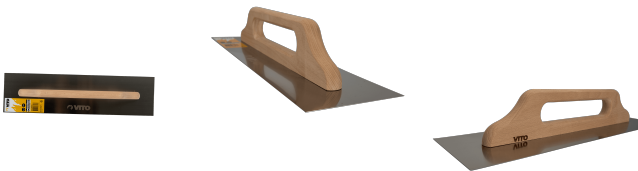

## PLASTERING TROWEL

### VITLIM500

Plastering trowel with stainless steel blade, protection against corrosion, dimension of 130 x 500 mm and wooden handle.

#### Key features

> Plastering trowel with stainless steel blade and wooden handle. - Thanks to its corrosion protection, this product stands out for its durability.

#### Specifications

Blade	<b>Stainless steel</b>
Protection	<b>Against corrosion</b>
Handle	<b>Wooden</b>
Size	<b>130 x 500 mm</b>